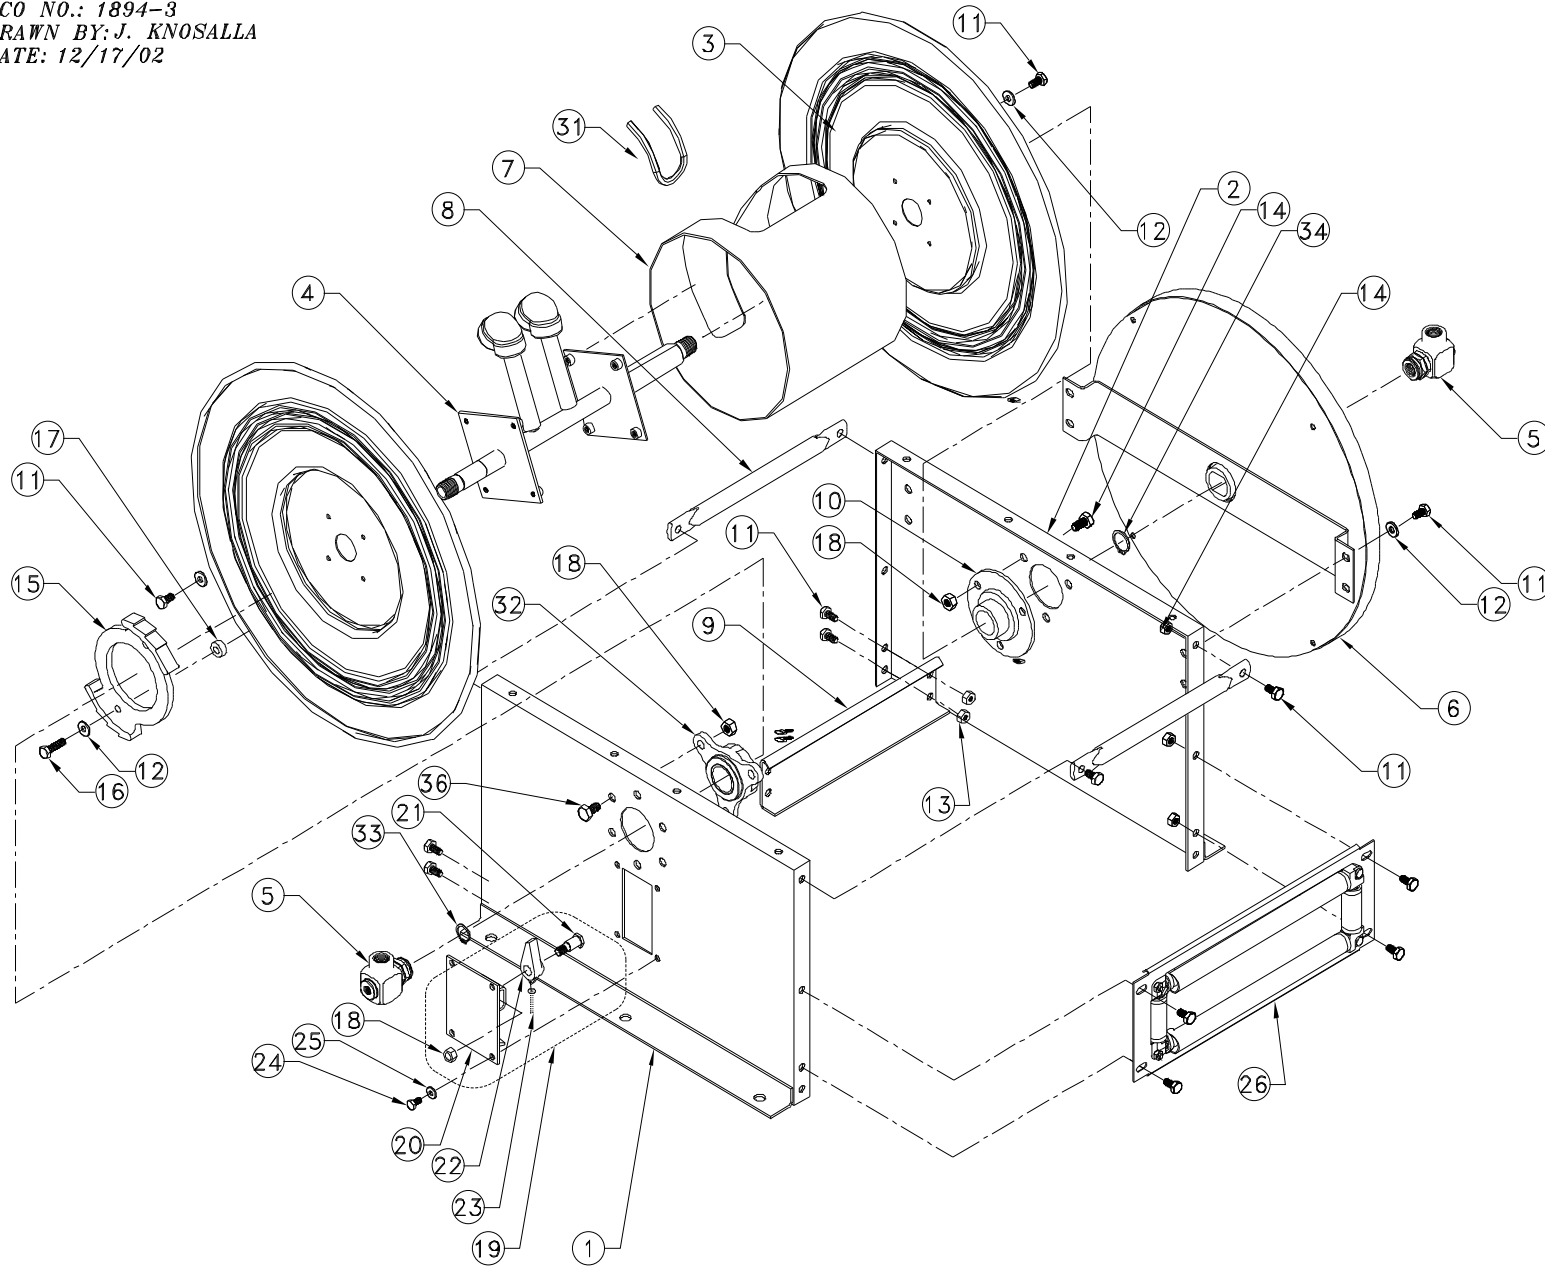

EXP-150

REVISION: F

ECO NO.: 1894-3

DRAWN BY: J. KNOSALLA

DATE: 12/17/02

COXREELS
DPL-MODELS
DMPL-MODELS

**COMMON PARTS TO ALL DLPL/DMPL
SERIES MODELS**

ITEM	PART	DESCRIPTION	QTY
7	7801-7.5	DRUM, CENTER	1
8	20244-7.5	BAR, SPACER	2
9	20385-7.5	ANGLE, BOTTOM SPACER	1
10	20300	ASSEMBLY, BEARING	1
11	312	BOLT, 5/16-18 X 3/4 LG	18
12	112	WASHER, LOCK, 5/16	12
13	111	NUT, LOCK, 5/16-18	8
14	436	BOLT, 3/8-16 X 3/4"	3
15	20194	RING, LOCKING	1
16	10218	BOLT, 5/16-18 X 2-1/2 LG	2
17	20780	SPACER	2
18	435	NUT, LOCK, 3/8-16	7

ITEM	PART	DESCRIPTION	QTY
19	20000	ASSEMBLY, LOCKING BRACKET	1
20	639	BRACKET, LOCKING	1
21	1620	BOLT, SHOULDER	1
22	640	CAM, LOCKING	1
23	20019	SPRING	1
24	113	BOLT, 1/4-20 x 1/2"	4
25	114	WASHER, LOCK, 1/2"	4
26	8100-7.5	ASSEMBLY, ROLLER BRACKET	1
31	7460-17	TRIM, DRUM EDGE	1
34	279	RING, RETAINING	1
36	20016	BOLT, 3/8-16 x 1"	3
37	10925-5	NAMEPLATE, PRODUCT	1